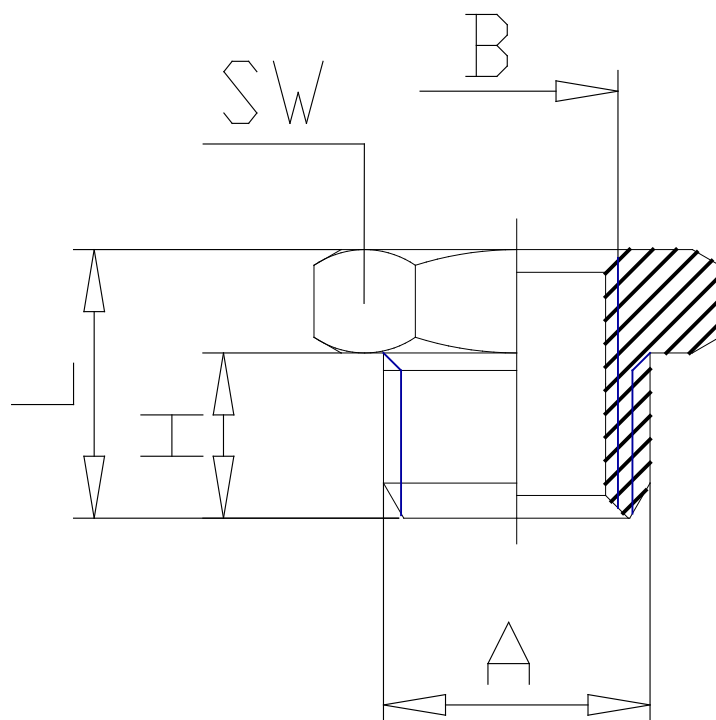

Mod. 2531 - Fittings Serie 2000

Product code: 2531 1/4-1/8

Datasheet creation date: 19/05/2026 08:53

Check the most updated document online [click here](#)

TECHNICAL DATA

Mod.	2531 1/4-1/8
------	--------------

Mod. 2531 - Fittings Serie 2000

Product code: 2531 1/4-1/8

DIMENSIONS

A	G1/4
B	G1/8
H (mm)	8
L (mm)	13.0
SW (mm)	17