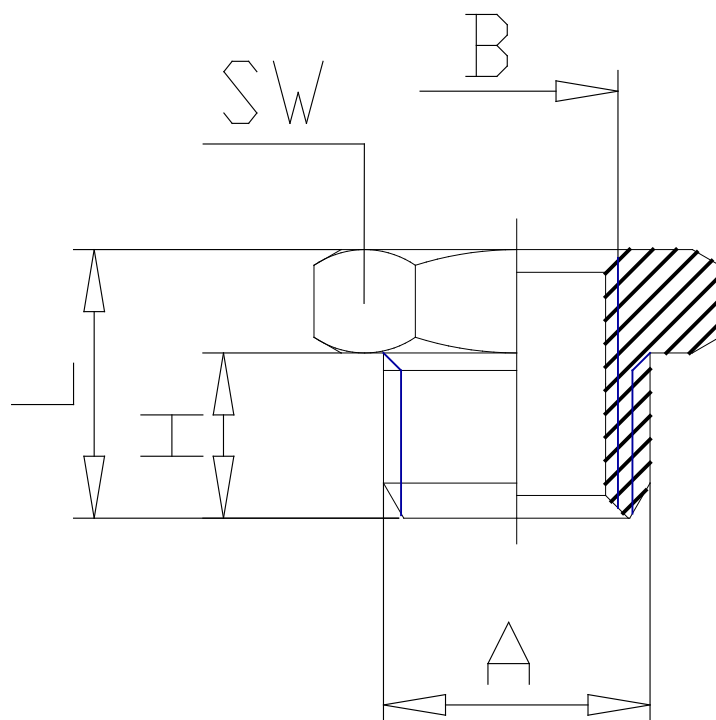

Mod. 2531 - Fittings Serie 2000

Product code: 2531 1/2-1/4

Datasheet creation date: 19/05/2026 09:07

Check the most updated document online [click here](#)

TECHNICAL DATA

Mod.	2531 1/2-1/4
------	--------------

Mod. 2531 - Fittings Serie 2000

Product code: 2531 1/2-1/4

DIMENSIONS

A	G1/2
B	G1/4
H (mm)	10
L (mm)	15.5
SW (mm)	24