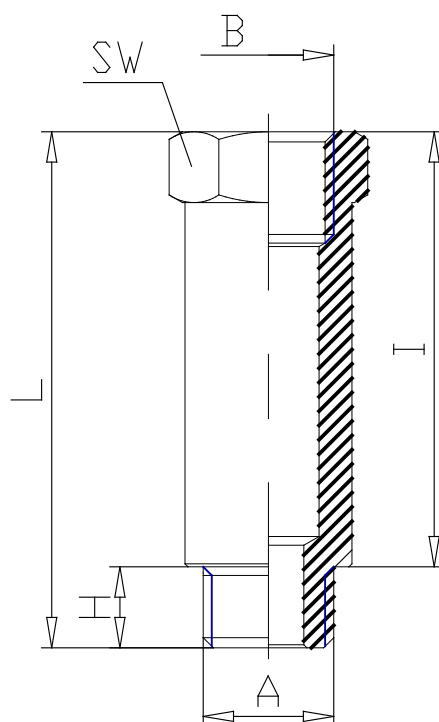

Mod. 2525 - Fittings Serie 2000

Product code: 2525 1/4-27

Datasheet creation date: 19/05/2026 08:53

Check the most updated document online [click here](#)

TECHNICAL DATA

Mod.	2525 1/4-27
------	-------------

Mod. 2525 - Fittings Serie 2000

Product code: 2525 1/4-27

DIMENSIONS

A	G1/4
B	G1/4
H (mm)	8
I (mm)	27
L (mm)	35
SW (mm)	17