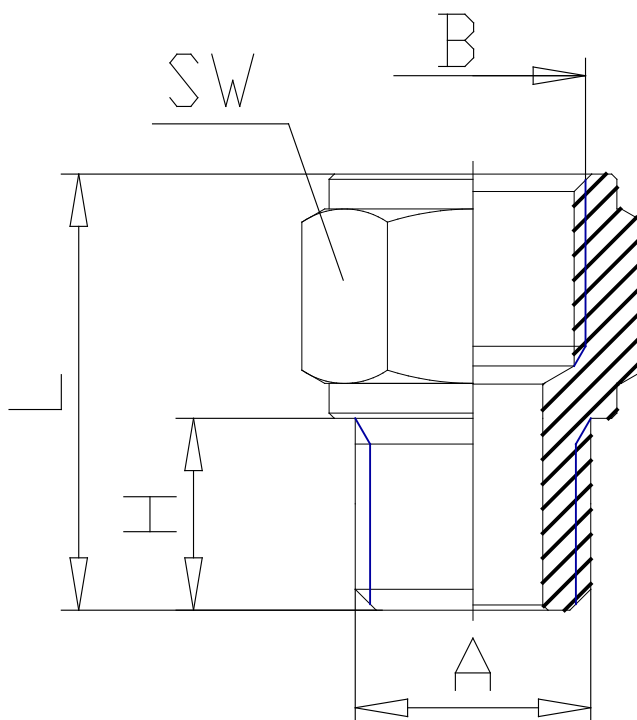

Mod. 2521 - Fittings Serie 2000

Product code: 2521 M5-1/8

Datasheet creation date: 19/05/2026 08:53

Check the most updated document online [click here](#)

■ TECHNICAL DATA

Mod.	2521 M5-1/8
------	-------------

Mod. 2521 - Fittings Serie 2000

Product code: 2521 M5-1/8

DIMENSIONS

A	M5
B	G1/8
H (mm)	4
L (mm)	14.0
SW (mm)	13