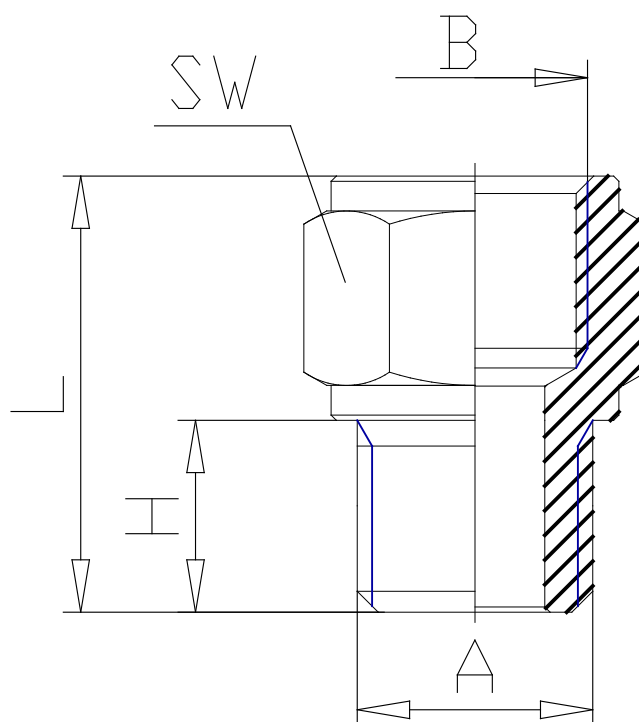

Mod. 2521 - Fittings Serie 2000

Product code: 2521 1/4-1/4

Datasheet creation date: 19/05/2026 08:53

Check the most updated document online [click here](#)

TECHNICAL DATA

Mod.	2521 1/4-1/4
------	--------------

Mod. 2521 - Fittings Serie 2000

Product code: 2521 1/4-1/4

DIMENSIONS

A	G1/4
B	G1/4
H (mm)	8
L (mm)	19.5
SW (mm)	17