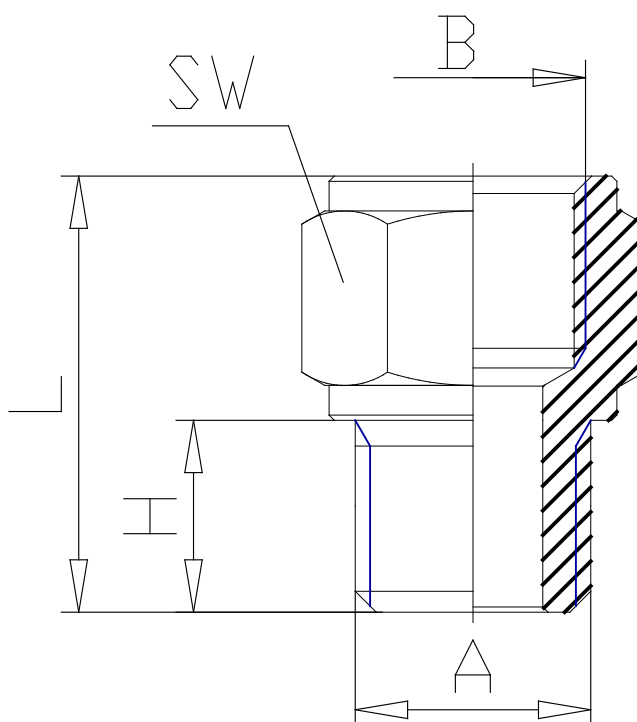

Mod. 2521 - Fittings Serie 2000

Product code: 2521 1/2-1/2

Datasheet creation date: 19/05/2026 18:00

Check the most updated document online [click here](#)

TECHNICAL DATA

Mod.	2521 1/2-1/2
------	--------------

Mod. 2521 - Fittings Serie 2000

Product code: 2521 1/2-1/2

DIMENSIONS

A	G1/2
B	G1/2
H (mm)	10
L (mm)	26.5
SW (mm)	24