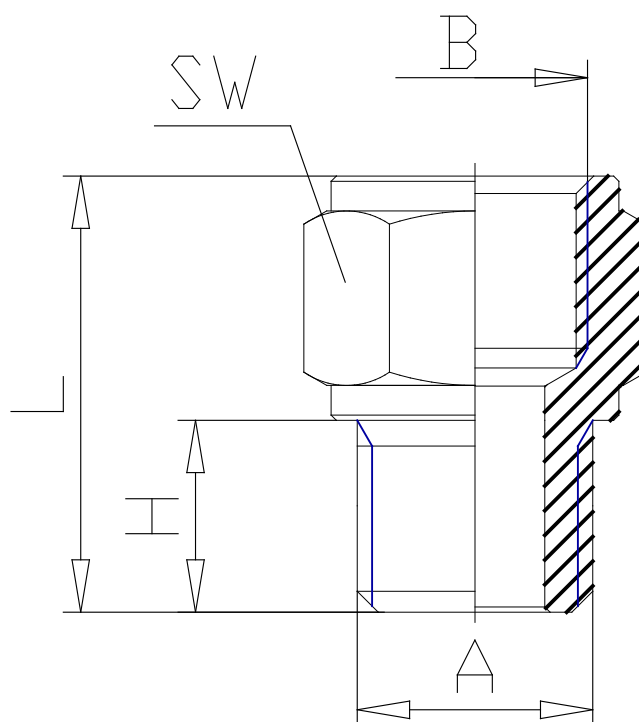

Mod. 2520 - Fittings Serie 2000

Product code: 2520 3/8-3/8

Datasheet creation date: 19/05/2026 18:01

Check the most updated document online [click here](#)

■ TECHNICAL DATA

Mod.	2520 3/8-3/8
------	--------------

Mod. 2520 - Fittings Serie 2000

Product code: 2520 3/8-3/8

DIMENSIONS

A	R3/8
B	G3/8
H (mm)	11.5
L (mm)	24.0
SW (mm)	20