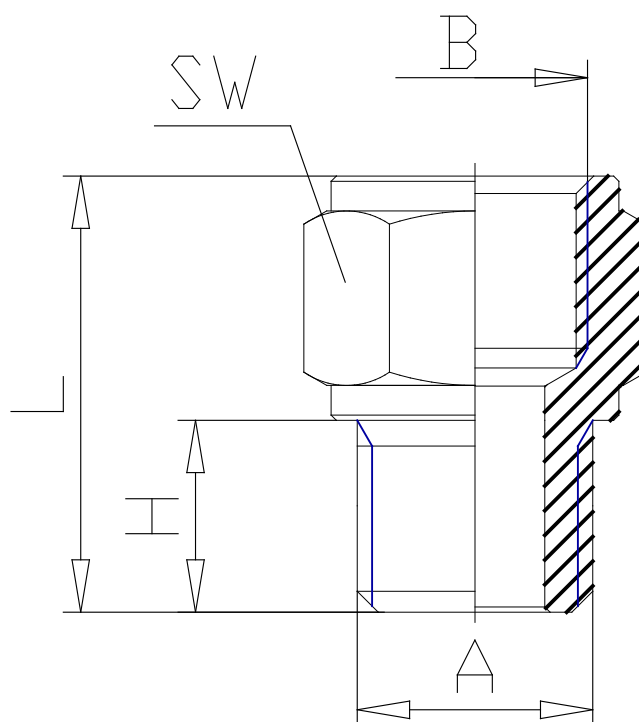

Mod. 2520 - Fittings Serie 2000

Product code: 2520 1/8-1/8

Datasheet creation date: 19/05/2026 08:53

Check the most updated document online [click here](#)

■ TECHNICAL DATA

Mod.	2520 1/8-1/8
------	--------------

Mod. 2520 - Fittings Serie 2000

Product code: 2520 1/8-1/8

DIMENSIONS

A	R1/8
B	G1/8
H (mm)	7.5
L (mm)	17.5
SW (mm)	13