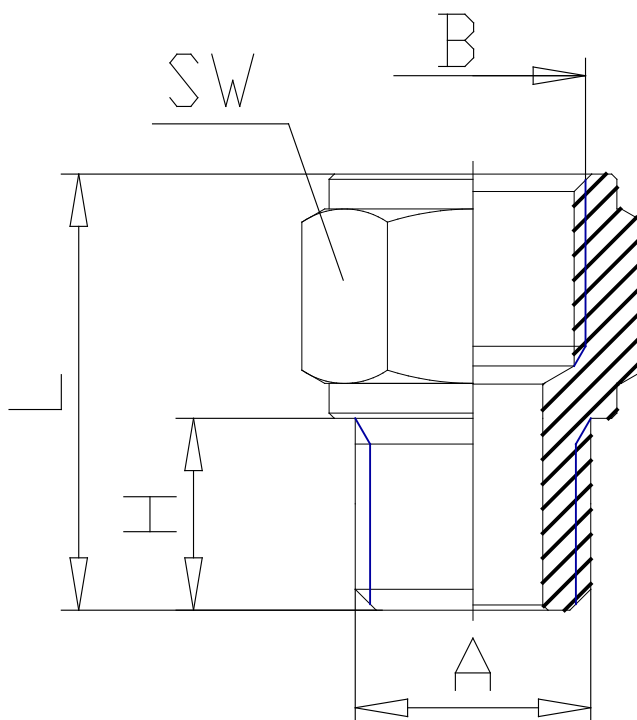

Mod. 2520 - Fittings Serie 2000

Product code: 2520 1/4-1/2

Datasheet creation date: 19/05/2026 18:01

Check the most updated document online [click here](#)

■ TECHNICAL DATA

Mod.	2520 1/4-1/2
------	--------------

Mod. 2520 - Fittings Serie 2000

Product code: 2520 1/4-1/2

DIMENSIONS

A	R1/4
B	G1/2
H (mm)	11.0
L (mm)	27.5
SW (mm)	24