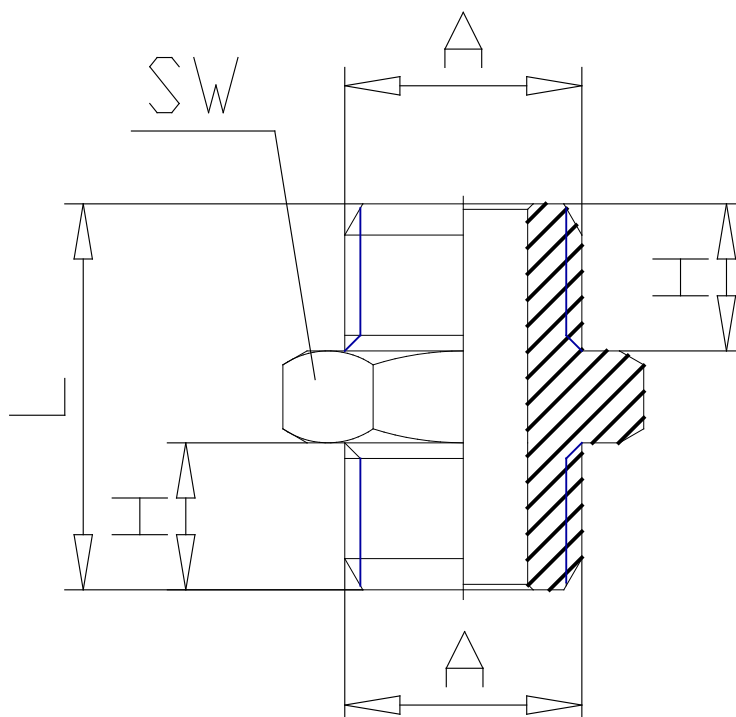

Mod. 2501 - Fittings Serie 2000

Product code: 2501 1/4

Datasheet creation date: 19/05/2026 08:53

Check the most updated document online [click here](#)

TECHNICAL DATA

Mod.	2501 1/4
------	----------

Mod. 2501 - Fittings Serie 2000

Product code: 2501 1/4

DIMENSIONS

A	G1/4
H (mm)	8
L (mm)	21.0
SW (mm)	17