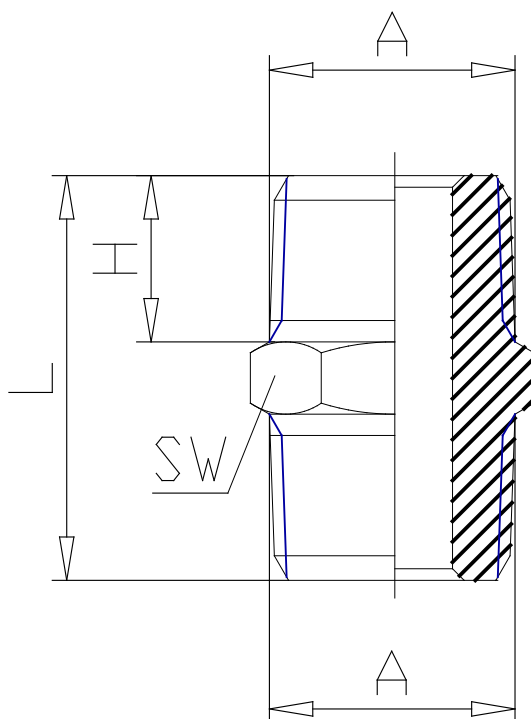

## Mod. 2500 - Fittings Serie 2000

Product code: 2500 3/4

Datasheet creation date: 19/05/2026 18:00

Check the most updated document online [click here](#)

### ■ TECHNICAL DATA

Mod.	2500 3/4
------	----------

## Mod. 2500 - Fittings Serie 2000

Product code: 2500 3/4

### **DIMENSIONS**

<b>A</b>	R3/4
<b>H (mm)</b>	16.5
<b>L (mm)</b>	40.0
<b>SW (mm)</b>	27