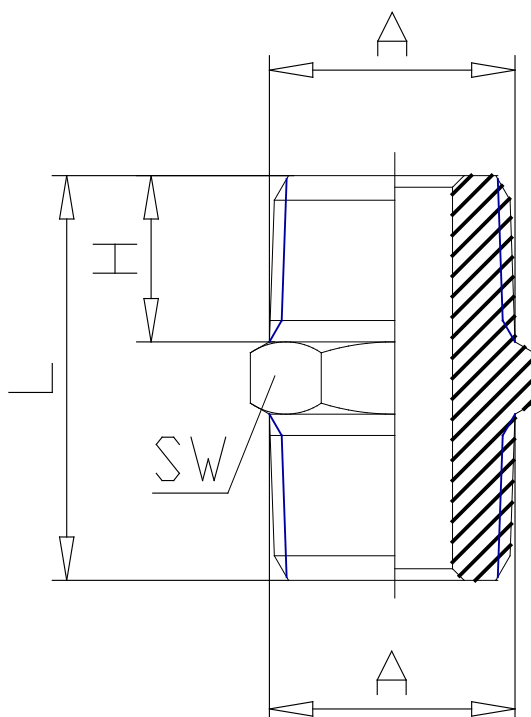

Mod. 2500 - Fittings Serie 2000

Product code: 2500 1/4

Datasheet creation date: 19/05/2026 08:53

Check the most updated document online [click here](#)

TECHNICAL DATA

Mod.	2500 1/4
------	----------

Mod. 2500 - Fittings Serie 2000

Product code: 2500 1/4

DIMENSIONS

A	R1/4
H (mm)	11.0
L (mm)	27.0
SW (mm)	14