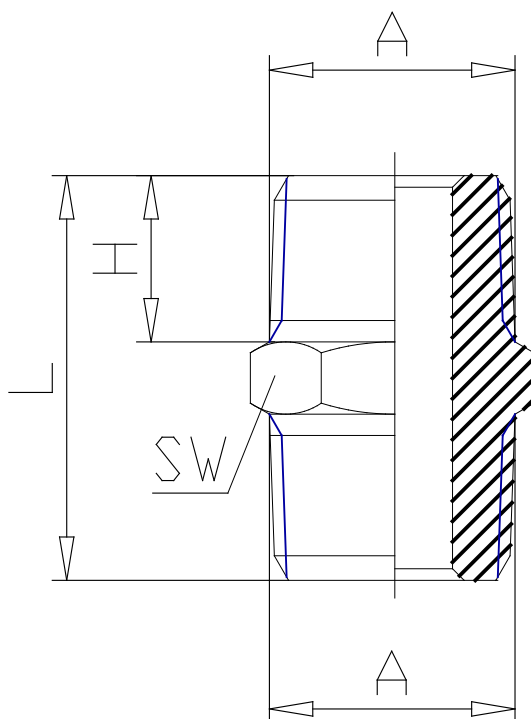

Mod. 2500 - Fittings Serie 2000

Product code: 2500 1/2

Datasheet creation date: 19/05/2026 08:53

Check the most updated document online [click here](#)

■ TECHNICAL DATA

Mod.	2500 1/2
------	----------

Mod. 2500 - Fittings Serie 2000

Product code: 2500 1/2

DIMENSIONS

A	R1/2
H (mm)	14.0
L (mm)	33.5
SW (mm)	22