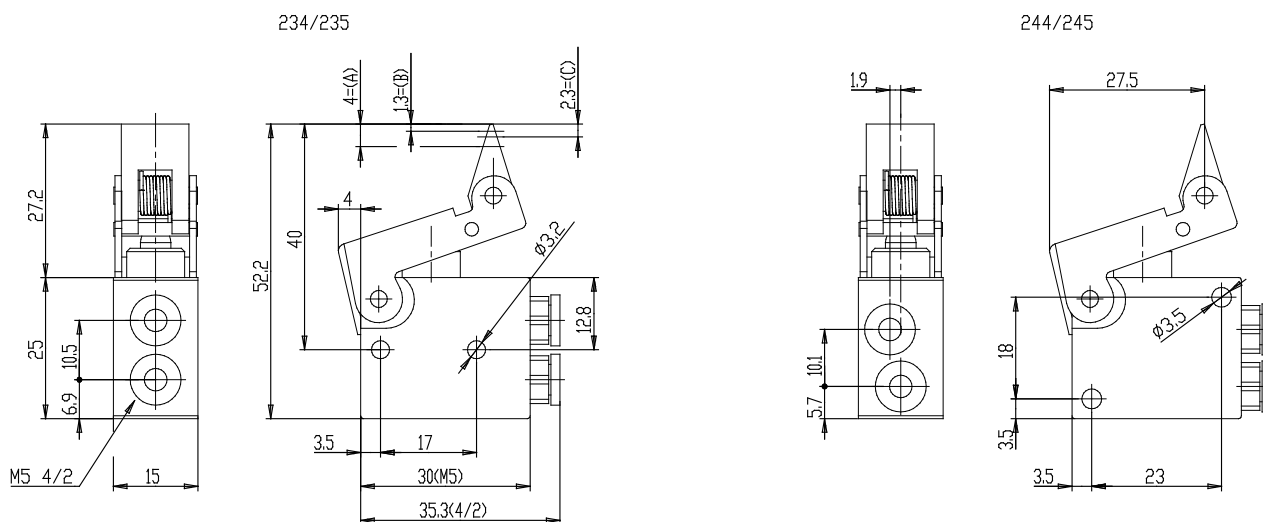

## Mechanically operated minivalves - Series 2 / 234-965

Product code: 235-965

Datasheet creation date: 19/05/2026 17:10

Check the most updated document online [click here](#)

### TECHNICAL DATA

<b>Mod.</b>	235-965
<b>Operating pressure (bar)</b>	2 ÷ 10
<b>Flow rate NI/min</b>	60NL/min
<b>Actuating force</b>	a 6 bar =6N
<b>Thread port (mm)</b>	M5
<b>Activity</b>	Actuating unidirectional lever / roller

## Mechanically operated minivalves - Series 2 / 234-965

Product code: 235-965

### DIMENSIONS

<b>Mod.</b>	235-965
<b>Operating pressure (bar)</b>	2 ÷ 10
<b>Flow rate NI/min</b>	60NL/min
<b>Actuating force</b>	a 6 bar =6N
<b>Thread port (mm)</b>	M5
<b>Activity</b>	Actuating unidirectional lever / roller