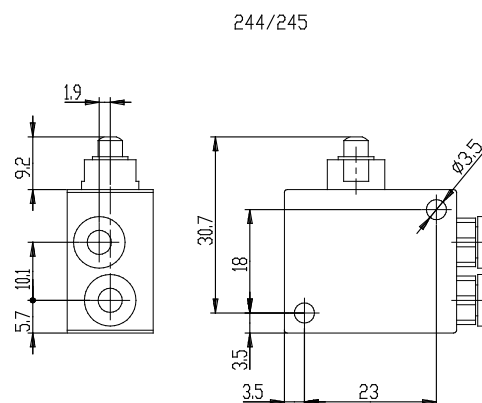

Mechanically operated minivalves - Series 2 / 234-945

Product code: 235-945

Datasheet creation date: 19/05/2026 08:50

Check the most updated document online [click here](#)

TECHNICAL DATA

| | |
|---------------------------------|-------------------|
| Mod. | 235-945 |
| Operating pressure (bar) | 2 ÷ 10 |
| Flow rate | 60NL/min |
| Actuating force | a 6 bar =6N |
| Activity | Actuating plunger |

Mechanically operated minivalves - Series 2 / 234-945

Product code: 235-945

DIMENSIONS

| | |
|---------------------------------|-------------------|
| Mod. | 235-945 |
| Operating pressure (bar) | 2 ÷ 10 |
| Flow rate | 60NL/min |
| Actuating force | a 6 bar =6N |
| Activity | Actuating plunger |