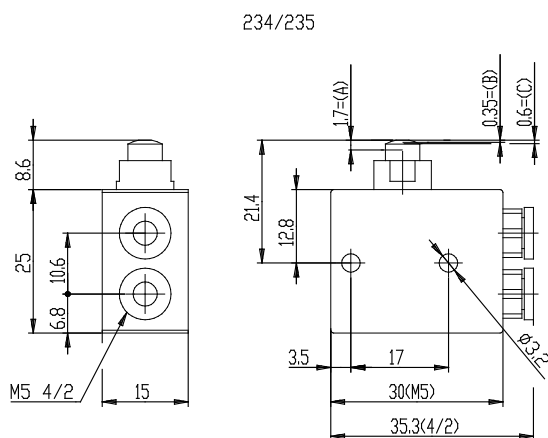

Mechanically operated minivalves - Series 2 / 234-945

Product code: 235-945

Datasheet creation date: 19/05/2026 08:50

Check the most updated document online [click here](#)

TECHNICAL DATA

| | |
|---------------------------------|-------------------|
| Mod. | 235-945 |
| Operating pressure (bar) | 2 ÷ 10 |
| Flow rate | 60NL/min |
| Actuating force | a 6 bar =6N |
| Activity | Actuating plunger |

Mechanically operated minivalves - Series 2 / 234-945

Product code: 235-945

DIMENSIONS

| | |
|---------------------------------|-------------------|
| Mod. | 235-945 |
| Operating pressure (bar) | 2 ÷ 10 |
| Flow rate | 60NL/min |
| Actuating force | a 6 bar =6N |
| Activity | Actuating plunger |