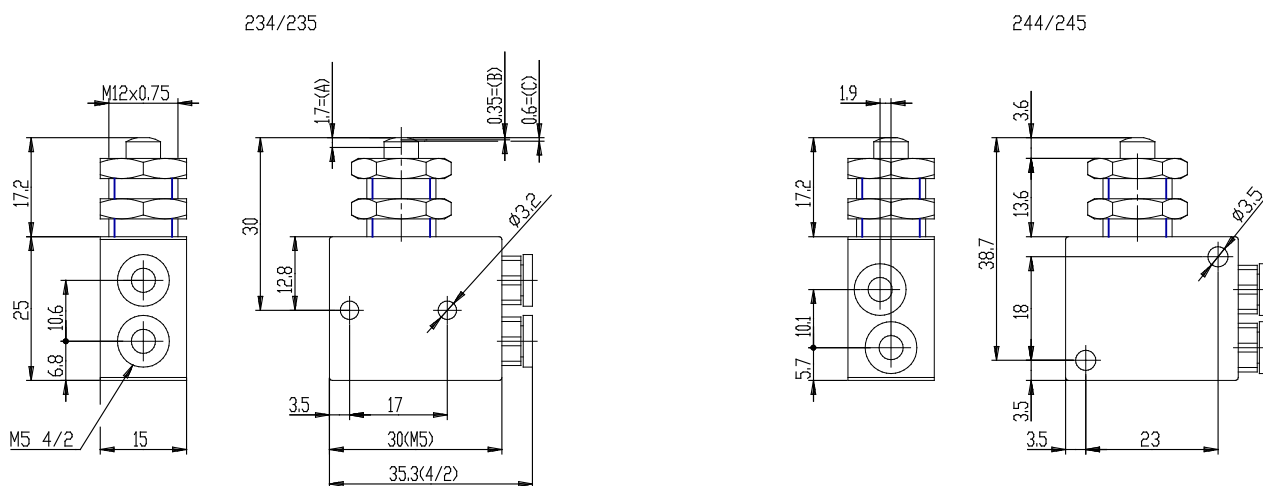

## Mechanically operated minivalves - Series 2 / 234-985

Product code: 234-985

Datasheet creation date: 19/05/2026 08:50

Check the most updated document online [click here](#)

### TECHNICAL DATA

<b>Mod.</b>	234-985
<b>Operating pressure (bar)</b>	2 ÷ 10
<b>Flow rate NI/min</b>	60NL/min
<b>Actuating force</b>	a 6 bar =6N
<b>Thread port (mm)</b>	Ø4
<b>Activity</b>	Actuating plunger

## Mechanically operated minivalves - Series 2 / 234-985

Product code: 234-985

### DIMENSIONS

<b>Mod.</b>	234-985
<b>Operating pressure (bar)</b>	2 ÷ 10
<b>Flow rate NI/min</b>	60NL/min
<b>Actuating force</b>	a 6 bar =6N
<b>Thread port (mm)</b>	$\varnothing 4$
<b>Activity</b>	Actuating plunger