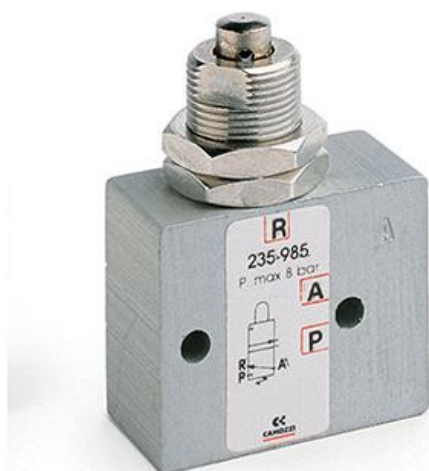

## Mechanically operated minivalves - Series 2 / 234-985

Product code: 234-985

Datasheet creation date: 19/05/2026 08:50

Check the most updated document online [click here](#)

### TECHNICAL DATA

<b>Mod.</b>	234-985
<b>Operating pressure (bar)</b>	2 ÷ 10
<b>Flow rate NI/min</b>	60NL/min
<b>Actuating force</b>	a 6 bar =6N
<b>Thread port (mm)</b>	Ø4
<b>Activity</b>	Actuating plunger

## Mechanically operated minivalves - Series 2 / 234-985

Product code: 234-985

### DIMENSIONS

<b>Mod.</b>	234-985
<b>Operating pressure (bar)</b>	2 ÷ 10
<b>Flow rate NI/min</b>	60NL/min
<b>Actuating force</b>	a 6 bar =6N
<b>Thread port (mm)</b>	$\varnothing 4$
<b>Activity</b>	Actuating plunger