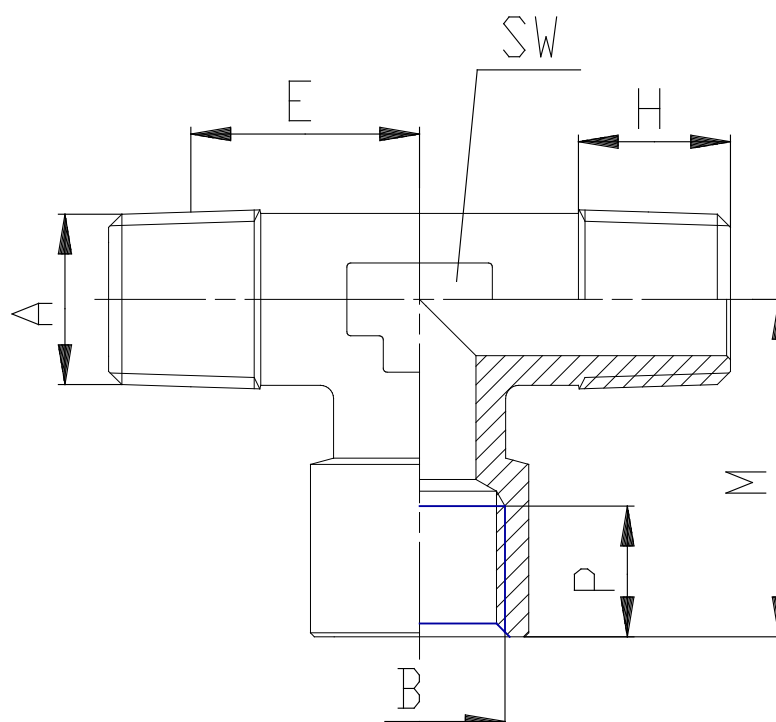

Mod. 2090 - Fittings Serie 2000

Product code: 2090 3/8-3/8

Datasheet creation date: 19/05/2026 18:00

Check the most updated document online [click here](#)

TECHNICAL DATA

Mod.	2090 3/8-3/8
------	--------------

Mod. 2090 - Fittings Serie 2000

Product code: 2090 3/8-3/8

DIMENSIONS

A	R3/8
B	G3/8
E (mm)	15.0
H (mm)	11.5
M (mm)	25.0
P (mm)	8.0
SW (mm)	16