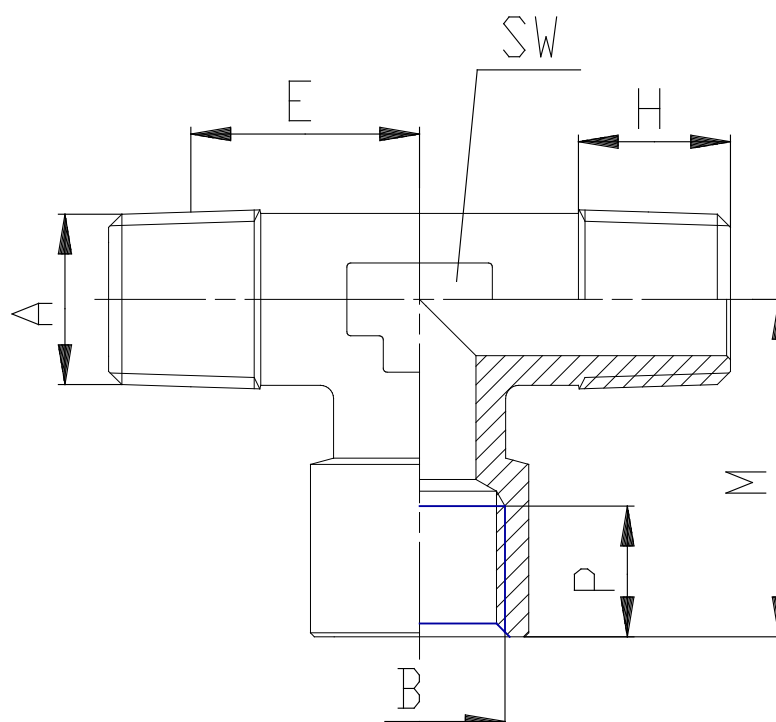

Mod. 2090 - Fittings Serie 2000

Product code: 2090 3/4-3/4

Datasheet creation date: 19/05/2026 18:00

Check the most updated document online [click here](#)

■ TECHNICAL DATA

Mod.	2090 3/4-3/4
------	--------------

Mod. 2090 - Fittings Serie 2000

Product code: 2090 3/4-3/4

DIMENSIONS

A	R3/4
B	G3/4
E (mm)	19.0
H (mm)	16.0
M (mm)	36.5
P (mm)	16.5
SW (mm)	25