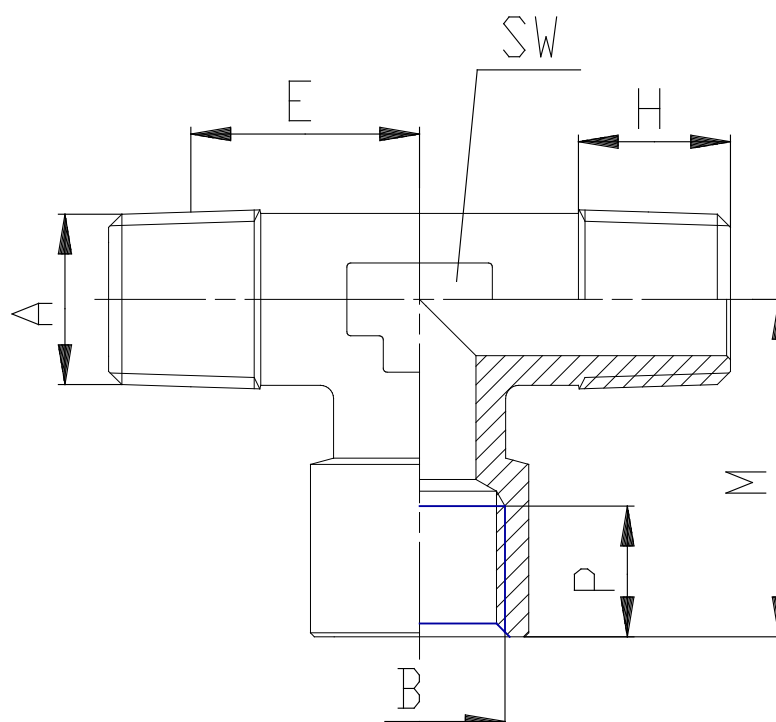

Mod. 2090 - Fittings Serie 2000

Product code: 2090 1/8-1/8

Datasheet creation date: 19/05/2026 18:00

Check the most updated document online [click here](#)

TECHNICAL DATA

Mod.	2090 1/8-1/8
------	--------------

Mod. 2090 - Fittings Serie 2000

Product code: 2090 1/8-1/8

DIMENSIONS

A	R1/8
B	G1/8
E (mm)	11.5
H (mm)	8.5
M (mm)	19.0
P (mm)	6.0
SW (mm)	12