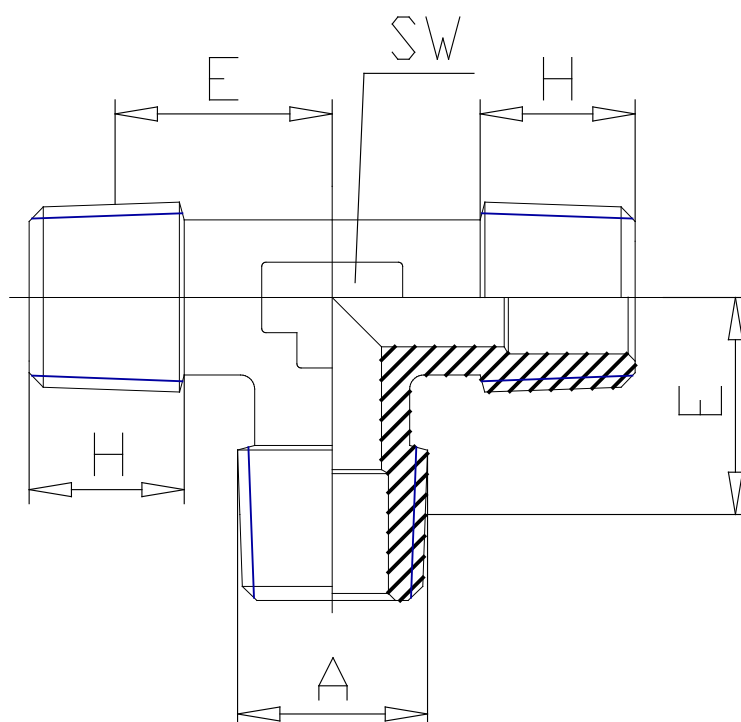

Mod. 2080 - Fittings Serie 2000

Product code: 2080 1/2

Datasheet creation date: 19/05/2026 18:00

Check the most updated document online [click here](#)

TECHNICAL DATA

Mod.	2080 1/2
------	----------

Mod. 2080 - Fittings Serie 2000

Product code: 2080 1/2

DIMENSIONS

A	R1/2
E (mm)	16.0
H (mm)	14.0
SW (mm)	16