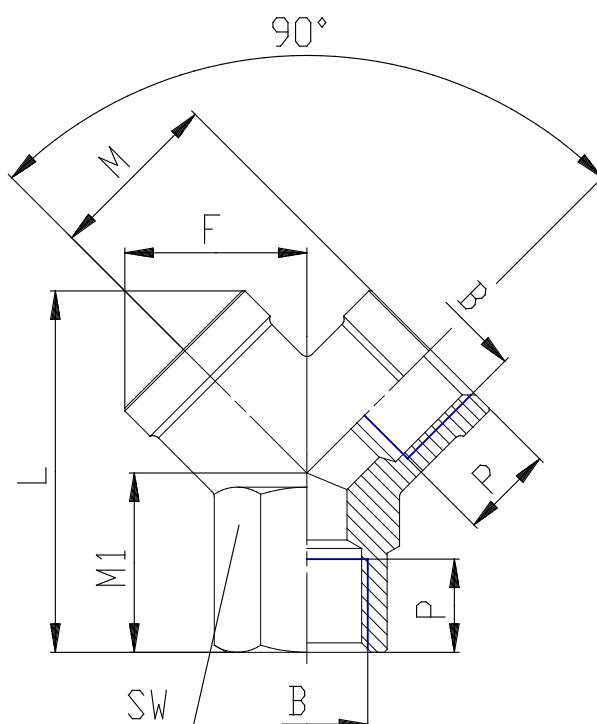

Mod. 2043 - Fittings Serie 2000

Product code: 2043 1/2

Datasheet creation date: 19/05/2026 18:00

Check the most updated document online [click here](#)

■ TECHNICAL DATA

Mod.	2043 1/2
------	----------

Mod. 2043 - Fittings Serie 2000

Product code: 2043 1/2

DIMENSIONS

B	G1/2
F (mm)	26.5
L (mm)	45.0
M (mm)	24.5
M1 (mm)	19
P (mm)	14.0
SW (mm)	25
Weight (g)	84