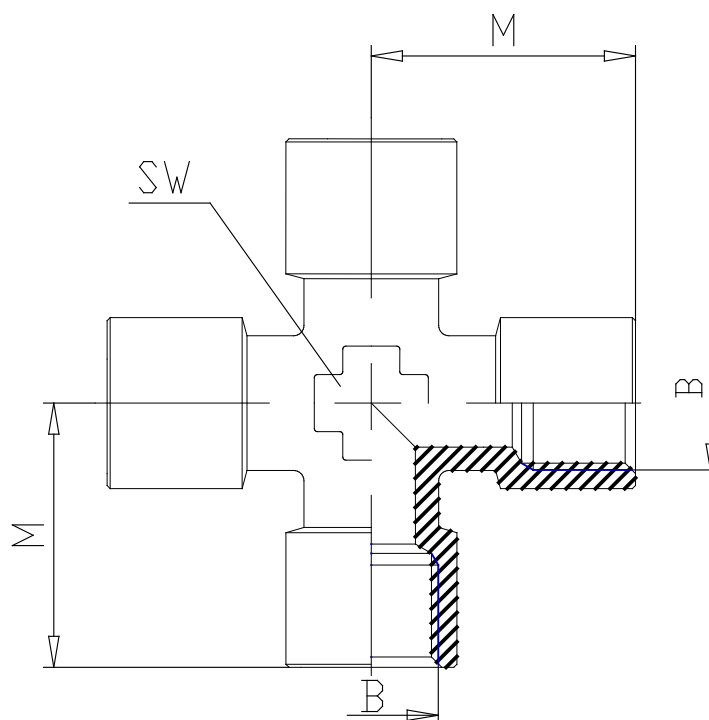

Mod. 2033 - Fittings Serie 2000

Product code: 2033 3/8

Datasheet creation date: 19/05/2026 18:00

Check the most updated document online [click here](#)

TECHNICAL DATA

Mod.	2033 3/8
------	----------

Mod. 2033 - Fittings Serie 2000

Product code: 2033 3/8

DIMENSIONS

B	G3/8
M (mm)	25
SW (mm)	16