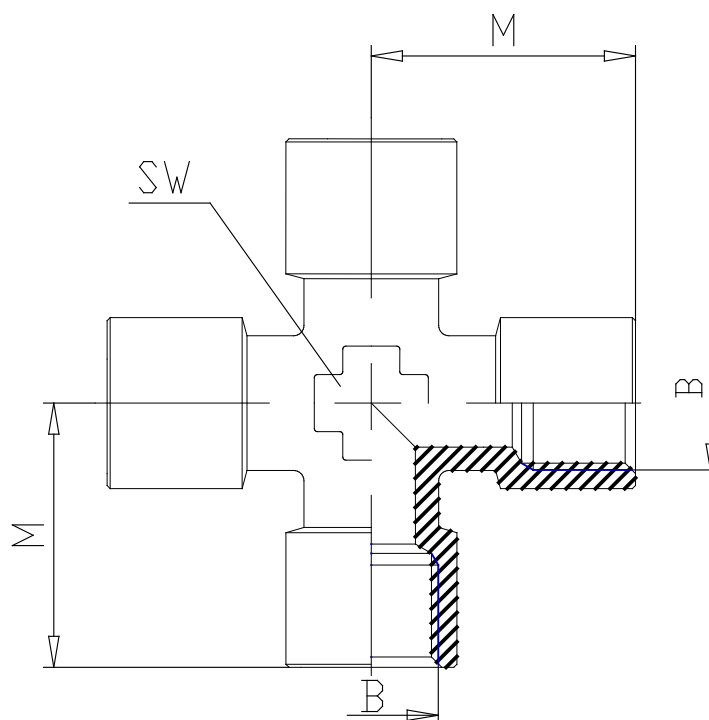

Mod. 2033 - Fittings Serie 2000

Product code: 2033 1/4

Datasheet creation date: 19/05/2026 18:00

Check the most updated document online [click here](#)

TECHNICAL DATA

Mod.	2033 1/4
------	----------

Mod. 2033 - Fittings Serie 2000

Product code: 2033 1/4

DIMENSIONS

B	G1/4
M (mm)	23
SW (mm)	14