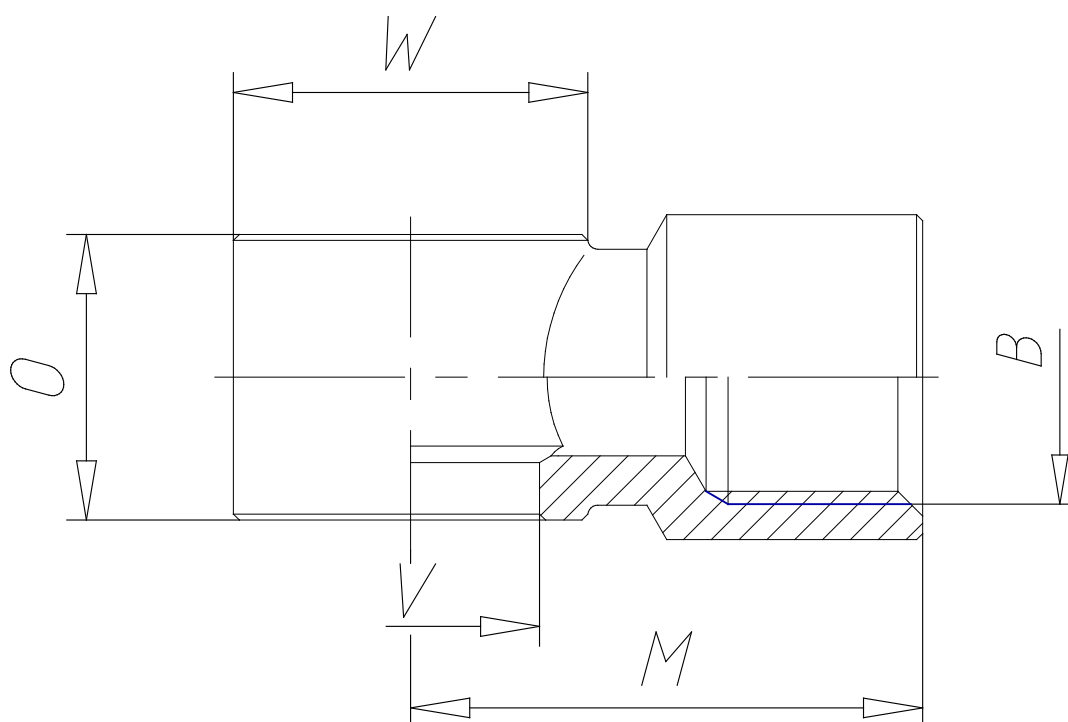

Mod. 2023 - Fittings Serie 2000

Product code: 2023 3/8-3/8

Datasheet creation date: 19/05/2026 20:02

Check the most updated document online [click here](#)

TECHNICAL DATA

Mod.	2023 3/8-3/8
------	--------------

Mod. 2023 - Fittings Serie 2000

Product code: 2023 3/8-3/8

DIMENSIONS

B	G3/8
M (mm)	26.5
O (mm)	14.5
V (mm)	16.7
W (mm)	Ø21
Assembly	Assembly required with Mod. 1635