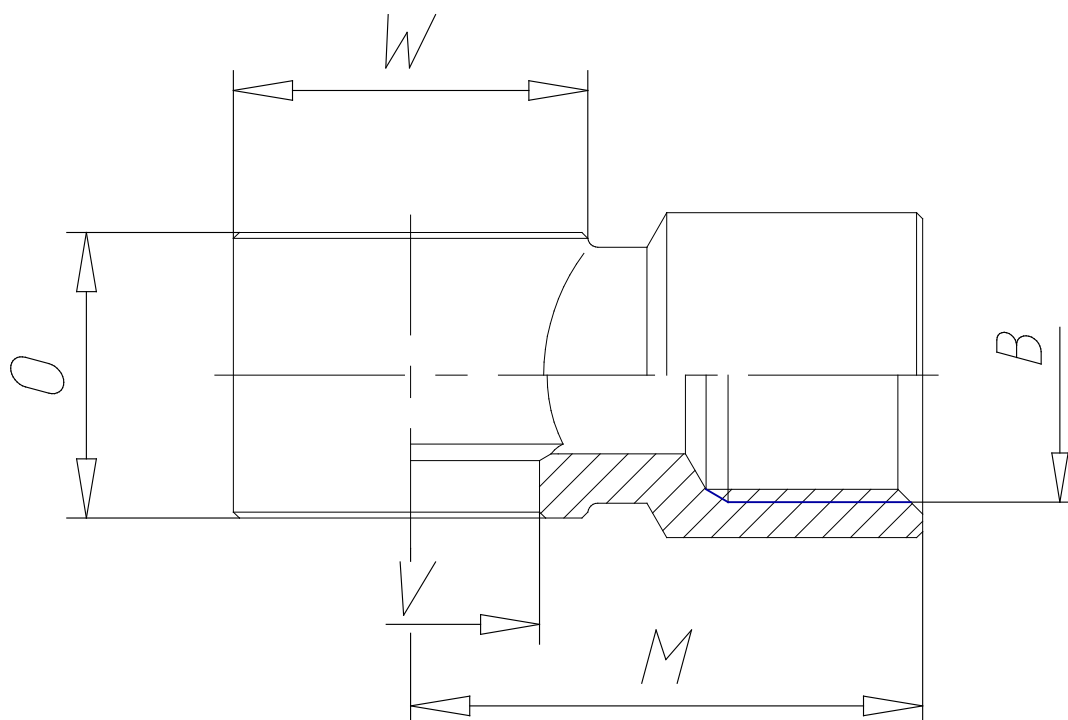

Mod. 2023 - Fittings Serie 2000

Product code: 2023 1/8-1/8

Datasheet creation date: 19/05/2026 08:53

Check the most updated document online [click here](#)

TECHNICAL DATA

Mod.	2023 1/8-1/8
------	--------------

Mod. 2023 - Fittings Serie 2000

Product code: 2023 1/8-1/8

DIMENSIONS

B	G1/8
M (mm)	20.0
O (mm)	14.5
V (mm)	9.8
W (mm)	∅14
Assembly	Assembly with Mod. 1631, 1635