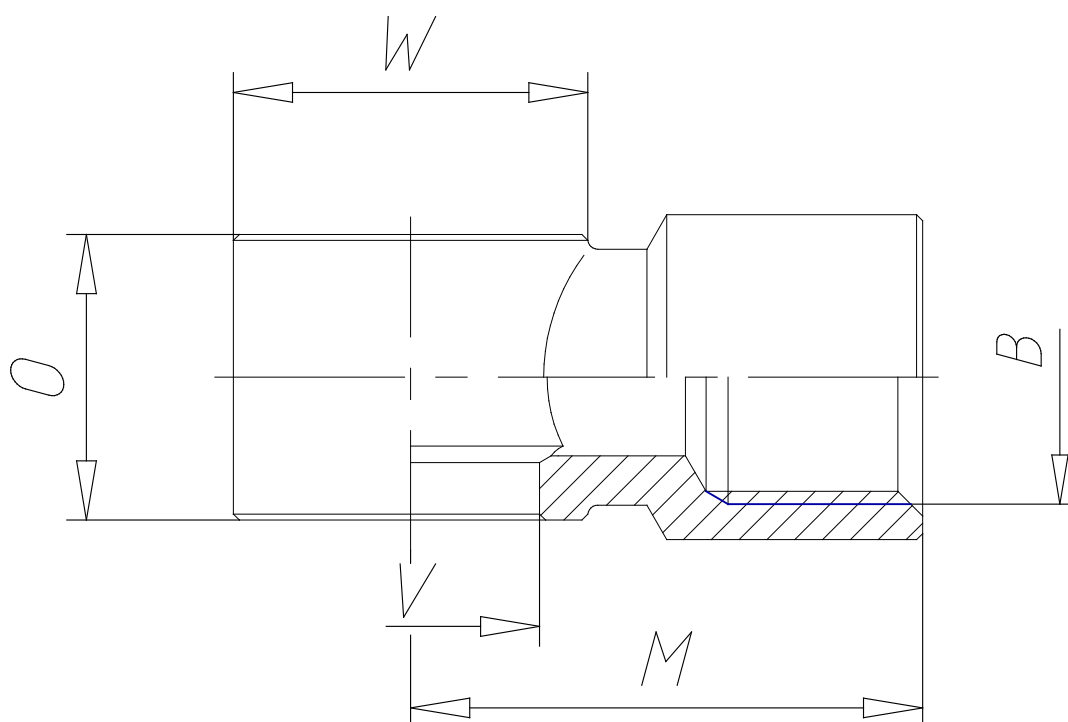

Mod. 2023 - Fittings Serie 2000

Product code: 2023 1/4-1/4

Datasheet creation date: 19/05/2026 08:53

Check the most updated document online [click here](#)

■ TECHNICAL DATA

Mod.	2023 1/4-1/4
------	--------------

Mod. 2023 - Fittings Serie 2000

Product code: 2023 1/4-1/4

DIMENSIONS

B	G1/4
M (mm)	23.0
O (mm)	14.5
V (mm)	13.2
W (mm)	Ø18
Assembly	Assembly required with Mod. 1635