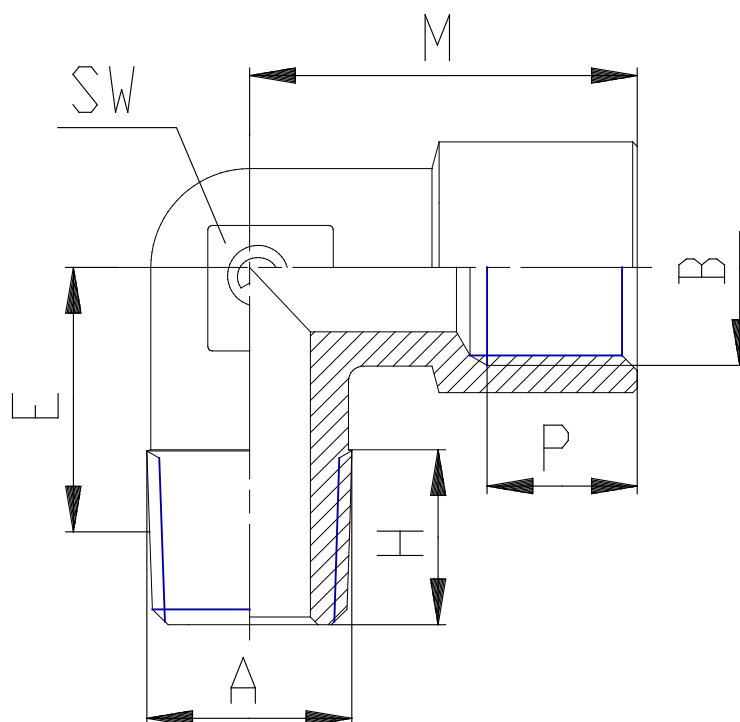

## Mod. 2021-2020 - Fittings Serie 2000

Product code: 2020 1/2-1/2

Datasheet creation date: 19/05/2026 08:53

Check the most updated document online [click here](#)

### TECHNICAL DATA

Mod.	2020 1/2-1/2
------	--------------

## Mod. 2021-2020 - Fittings Serie 2000

Product code: 2020 1/2-1/2

### DIMENSIONS

<b>A</b>	R1/2
<b>B</b>	G1/2
<b>E (mm)</b>	17.5
<b>H (mm)</b>	14.0
<b>M (mm)</b>	31.5
<b>P (mm)</b>	9.5
<b>SW (mm)</b>	20