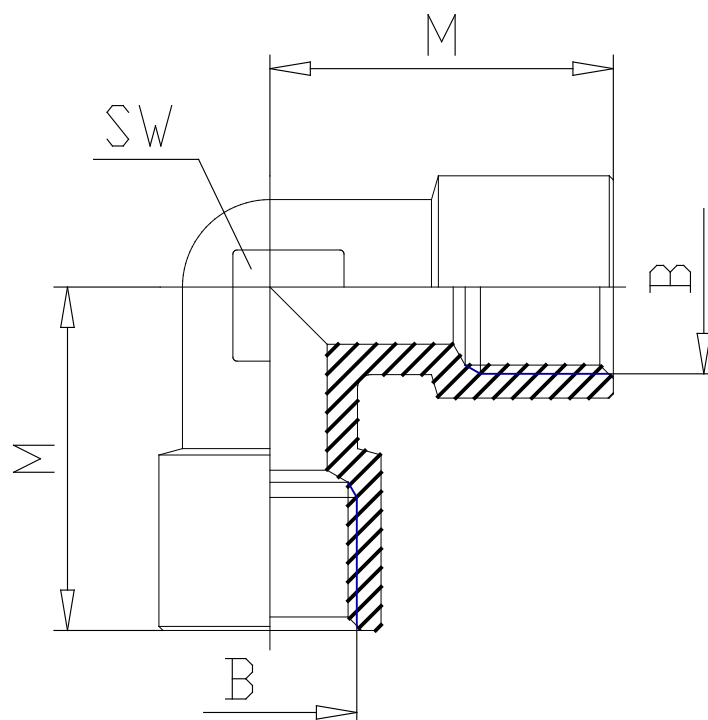

## Mod. 2013 - Fittings Serie 2000

Product code: 2013 3/8

Datasheet creation date: 19/05/2026 17:59

Check the most updated document online [click here](#)

## Mod. 2013 - Fittings Serie 2000

Product code: 2013 3/8

### **DIMENSIONS**

<b>B</b>	G3/8
<b>M (mm)</b>	25.0
<b>SW (mm)</b>	16