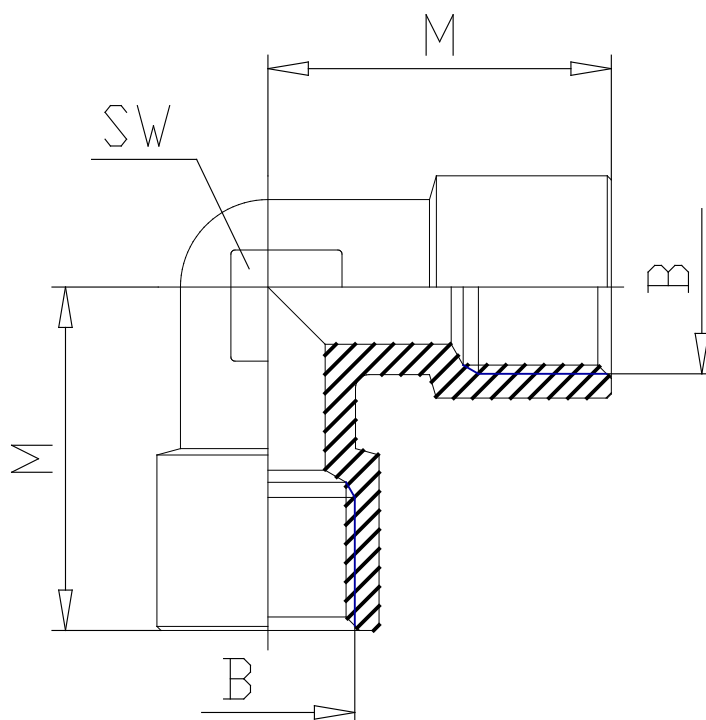

Mod. 2013 - Fittings Serie 2000

Product code: 2013 1/8

Datasheet creation date: 19/05/2026 08:52

Check the most updated document online [click here](#)

■ TECHNICAL DATA

Mod.	2013 1/8
------	----------

Mod. 2013 - Fittings Serie 2000

Product code: 2013 1/8

DIMENSIONS

B	G1/8
M (mm)	19.0
SW (mm)	12