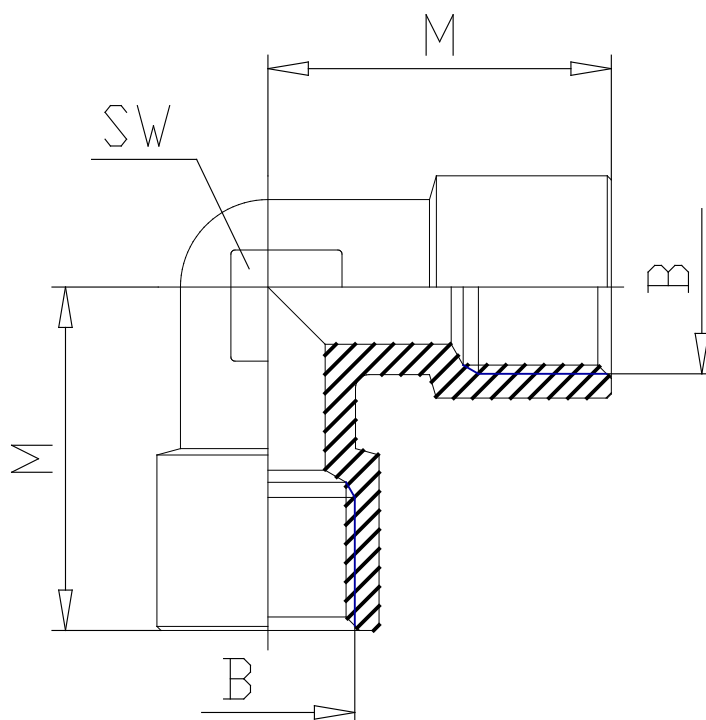

Mod. 2013 - Fittings Serie 2000

Product code: 2013 1/4

Datasheet creation date: 19/05/2026 08:52

Check the most updated document online [click here](#)

■ TECHNICAL DATA

Mod.	2013 1/4
------	----------

Mod. 2013 - Fittings Serie 2000

Product code: 2013 1/4

DIMENSIONS

B	G1/4
M (mm)	23.0
SW (mm)	14