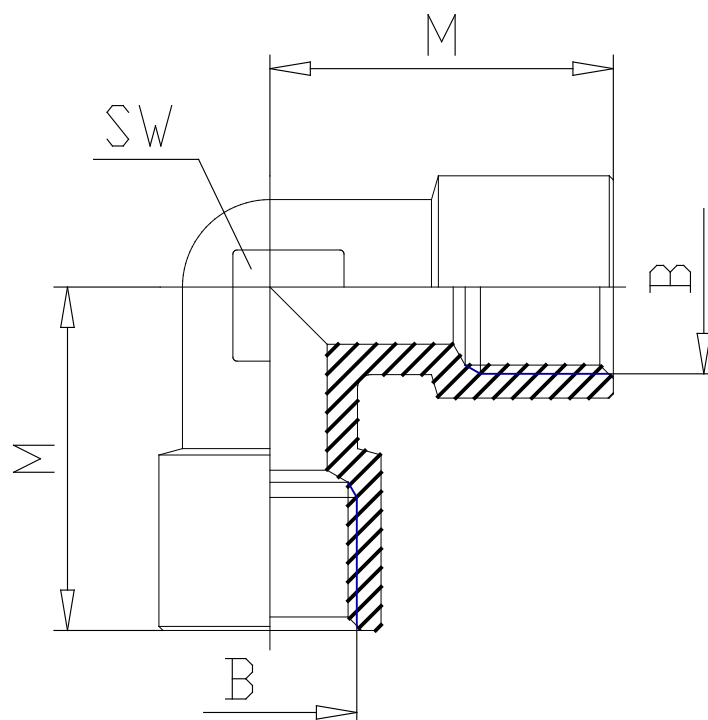

## Mod. 2013 - Fittings Serie 2000

Product code: 2013 1/2

Datasheet creation date: 19/05/2026 08:53

Check the most updated document online [click here](#)

## Mod. 2013 - Fittings Serie 2000

Product code: 2013 1/2

### **DIMENSIONS**

<b>B</b>	G1/2
<b>M (mm)</b>	31.5
<b>SW (mm)</b>	20