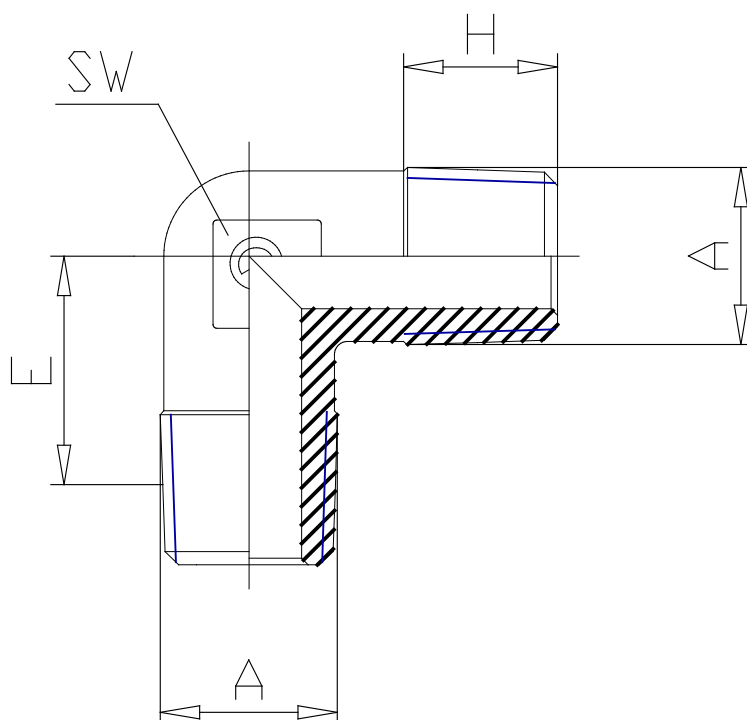

## Mod. 2010 - Fittings Serie 2000

Product code: 2010 3/8

Datasheet creation date: 19/05/2026 17:59

Check the most updated document online [click here](#)

## Mod. 2010 - Fittings Serie 2000

Product code: 2010 3/8

### DIMENSIONS

<b>A</b>	R3/8
<b>E (mm)</b>	15.5
<b>H (mm)</b>	11.5
<b>SW (mm)</b>	14