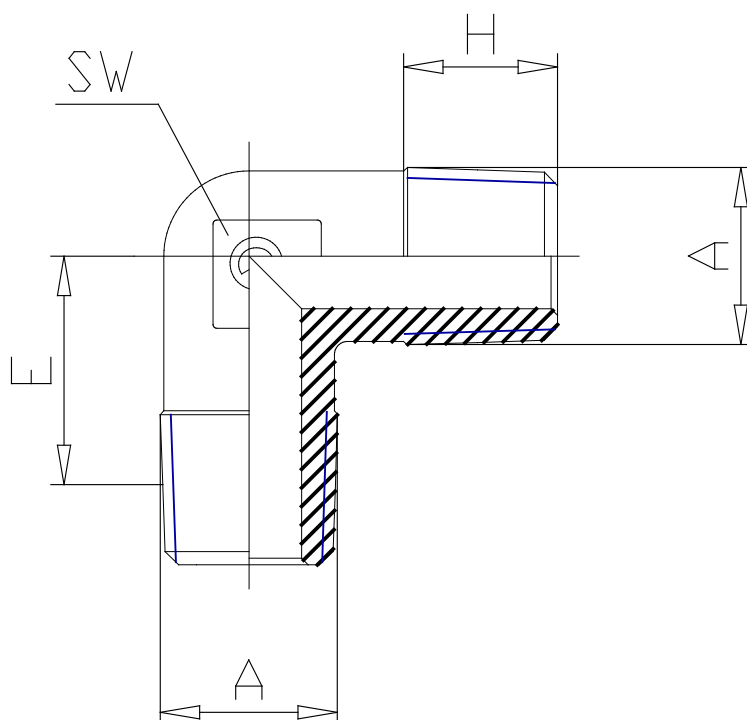

Mod. 2010 - Fittings Serie 2000

Product code: 2010 3/4

Datasheet creation date: 19/05/2026 17:59

Check the most updated document online [click here](#)

TECHNICAL DATA

Mod.	2010 3/4
------	----------

Mod. 2010 - Fittings Serie 2000

Product code: 2010 3/4

DIMENSIONS

A	R13/4
E (mm)	19.0
H (mm)	16.0
SW (mm)	25