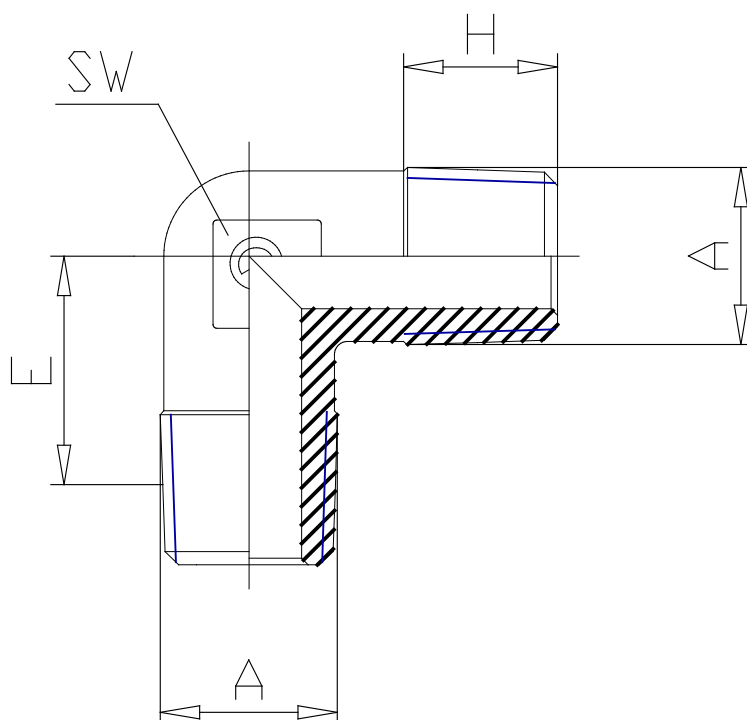

Mod. 2010 - Fittings Serie 2000

Product code: 2010 1/4

Datasheet creation date: 19/05/2026 08:52

Check the most updated document online [click here](#)

■ TECHNICAL DATA

Mod.	2010 1/4
------	----------

Mod. 2010 - Fittings Serie 2000

Product code: 2010 1/4

DIMENSIONS

A	R1/4
E (mm)	13.5
H (mm)	11.0
SW (mm)	12