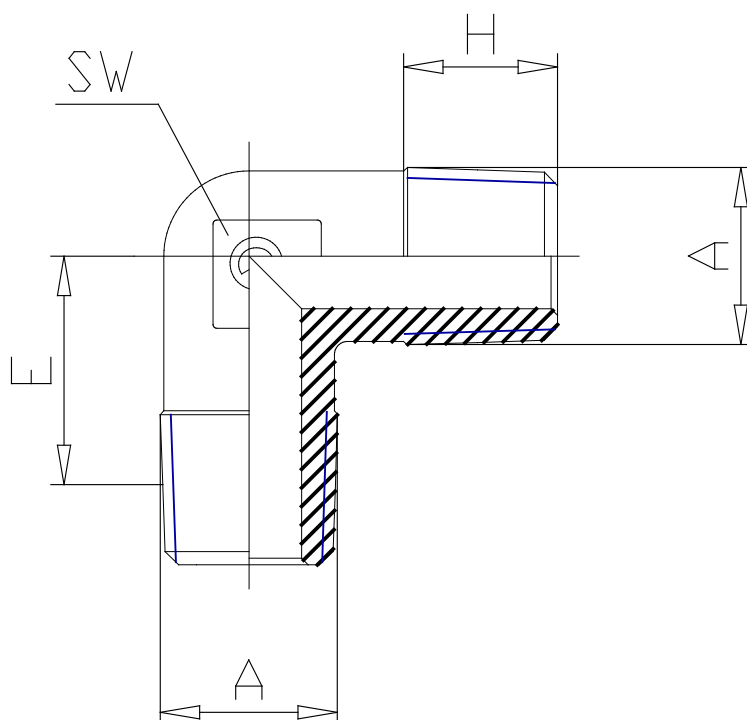

Mod. 2010 - Fittings Serie 2000

Product code: 2010 1/2

Datasheet creation date: 19/05/2026 17:59

Check the most updated document online [click here](#)

■ TECHNICAL DATA

Mod.	2010 1/2
------	----------

Mod. 2010 - Fittings Serie 2000

Product code: 2010 1/2

DIMENSIONS

A	R1/2
E (mm)	16.0
H (mm)	14.0
SW (mm)	16