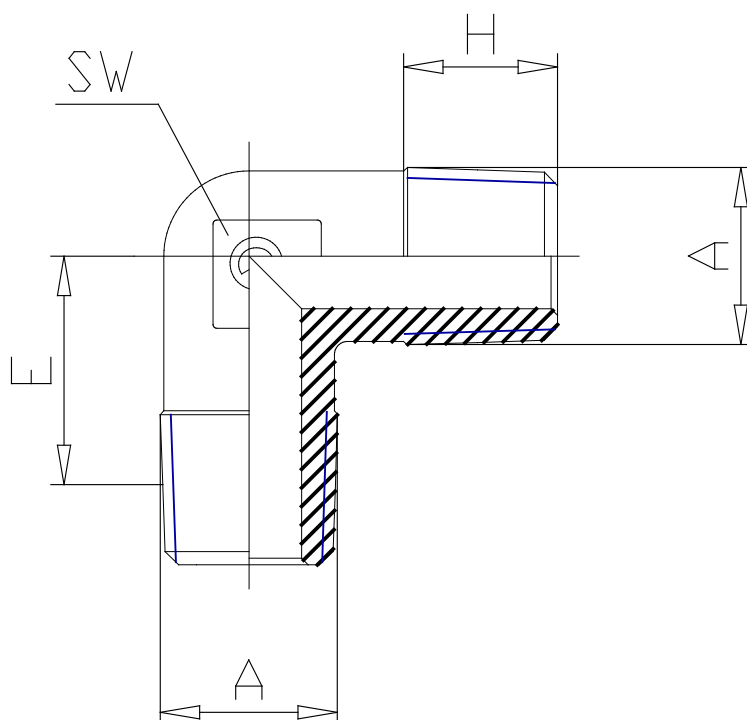

## Mod. 2010 - Fittings Serie 2000

Product code: 2010 1

Datasheet creation date: 19/05/2026 17:59

Check the most updated document online [click here](#)

## Mod. 2010 - Fittings Serie 2000

Product code: 2010 1

### **DIMENSIONS**

<b>A</b>	R1
<b>E (mm)</b>	23.0
<b>H (mm)</b>	17.0
<b>SW (mm)</b>	30