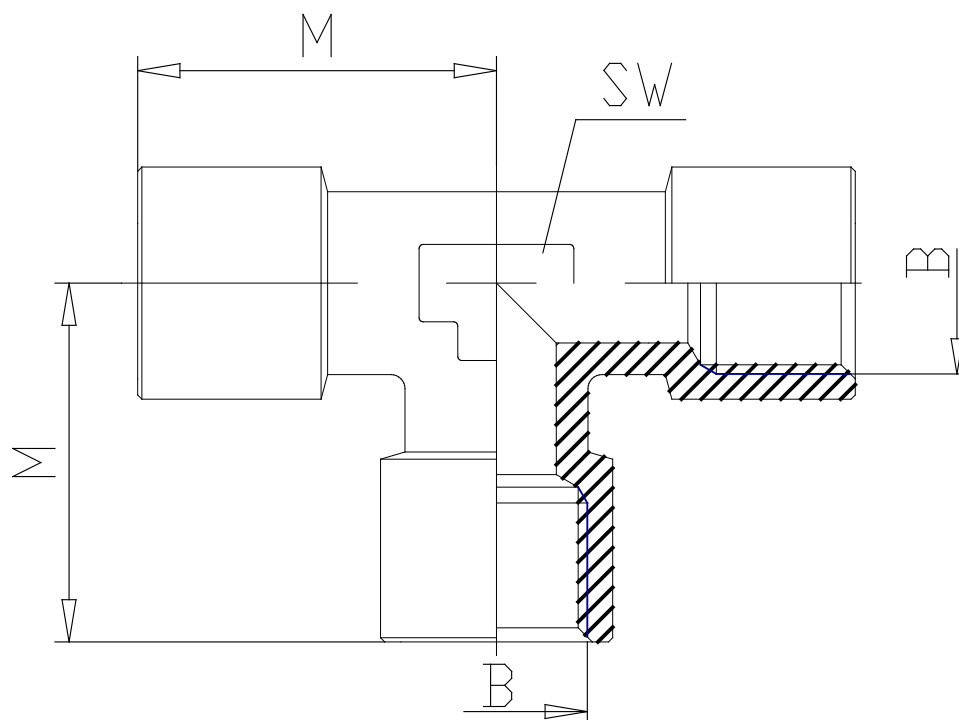

Mod. 2003 - Fittings Serie 2000

Product code: 2003 3/8

Datasheet creation date: 19/05/2026 17:59

Check the most updated document online [click here](#)

■ TECHNICAL DATA

Mod.	2003 3/8
------	----------

Mod. 2003 - Fittings Serie 2000

Product code: 2003 3/8

DIMENSIONS

B	G3/8
M (mm)	25.0
SW (mm)	16