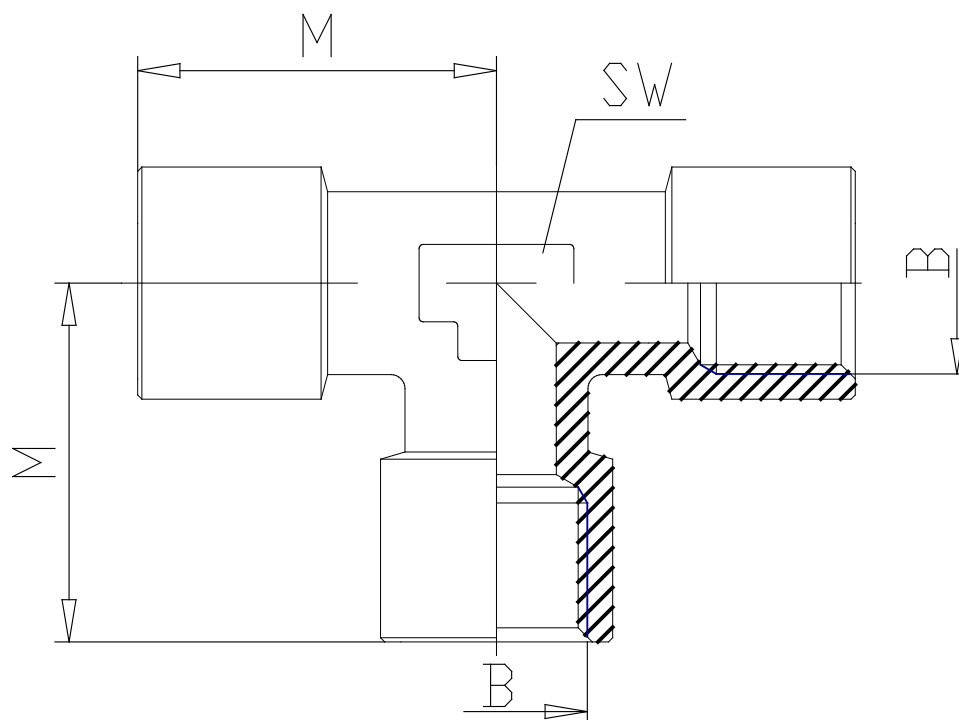

Mod. 2003 - Fittings Serie 2000

Product code: 2003 1/8

Datasheet creation date: 19/05/2026 08:52

Check the most updated document online [click here](#)

■ TECHNICAL DATA

Mod.	2003 1/8
------	----------

Mod. 2003 - Fittings Serie 2000

Product code: 2003 1/8

DIMENSIONS

B	G1/8
M (mm)	19.0
SW (mm)	12