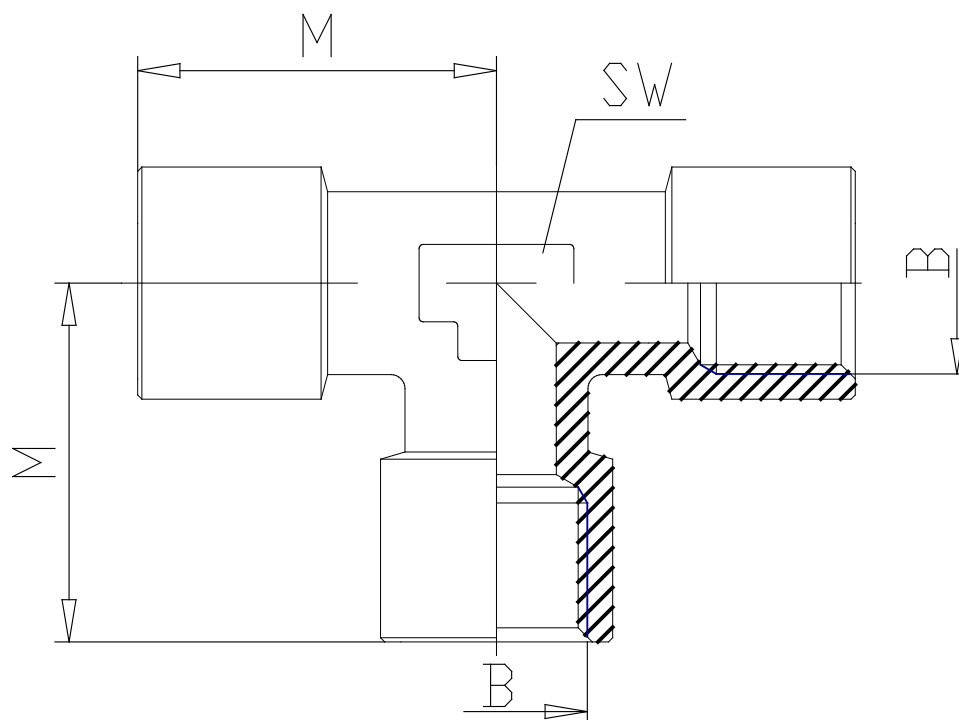

Mod. 2003 - Fittings Serie 2000

Product code: 2003 1/4

Datasheet creation date: 19/05/2026 08:52

Check the most updated document online [click here](#)

TECHNICAL DATA

Mod.	2003 1/4
------	----------

Mod. 2003 - Fittings Serie 2000

Product code: 2003 1/4

DIMENSIONS

B	G1/4
M (mm)	23.0
SW (mm)	14