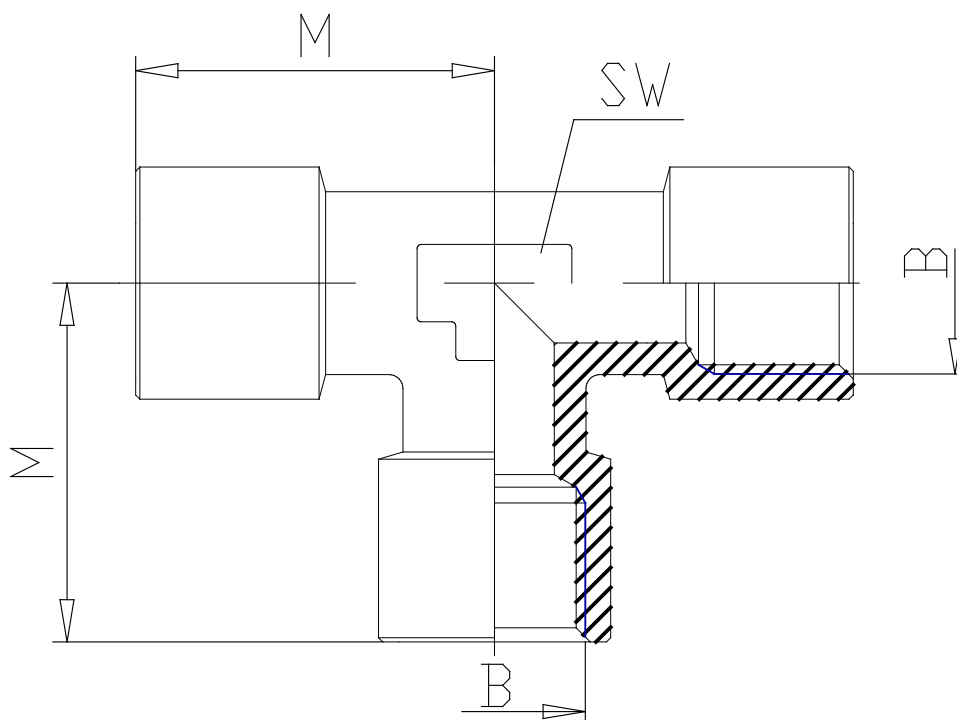

Mod. 2003 - Fittings Serie 2000

Product code: 2003 1/2

Datasheet creation date: 19/05/2026 08:52

Check the most updated document online [click here](#)

TECHNICAL DATA

Mod.	2003 1/2
------	----------

Mod. 2003 - Fittings Serie 2000

Product code: 2003 1/2

DIMENSIONS

B	G1/2
M (mm)	31.5
SW (mm)	20