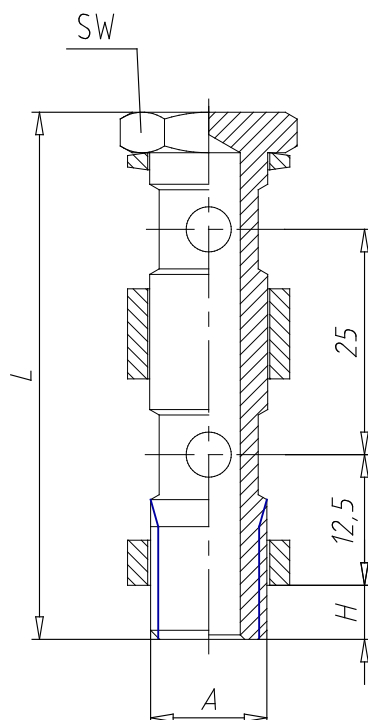

- Fittings Mod. 1635 02

Product code: 1635 02-3/8

Datasheet creation date: 19/05/2026 17:59

Check the most updated document online [click here](#)

■ TECHNICAL DATA

Mod.	1635 02-3/8
------	-------------

- Fittings Mod. 1635 02

Product code: 1635 02-3/8

■ DIMENSIONS

A	G3/8
H (mm)	8
L (mm)	59.0
SW (mm)	19