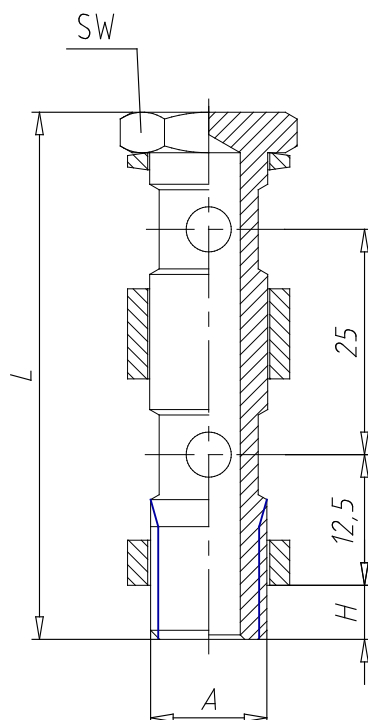

- Fittings Mod. 1635 02

Product code: 1635 02-1/8

Datasheet creation date: 19/05/2026 17:59

Check the most updated document online [click here](#)

TECHNICAL DATA

Mod.	1635 02-1/8
------	-------------

- Fittings Mod. 1635 02

Product code: 1635 02-1/8

■ DIMENSIONS

A	G1/8
H (mm)	6
L (mm)	56.0
SW (mm)	14