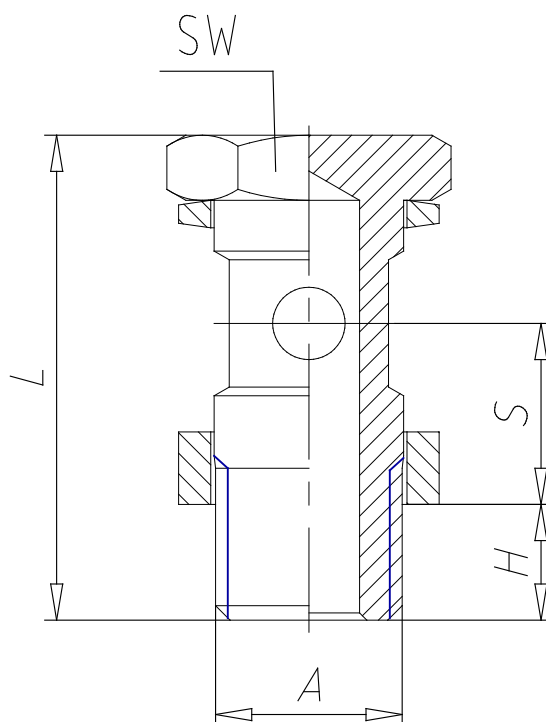

- Fittings Mod. 1635 01

Product code: 1635 01-3/8

Datasheet creation date: 19/05/2026 18:19

Check the most updated document online [click here](#)

■ TECHNICAL DATA

Mod.	1635 01-3/8
------	-------------

- Fittings Mod. 1635 01

Product code: 1635 01-3/8

■ DIMENSIONS

A	G3/8
H (mm)	8
L (mm)	34.0
heavy (mm)	12.5
SW (mm)	19
Assembly	