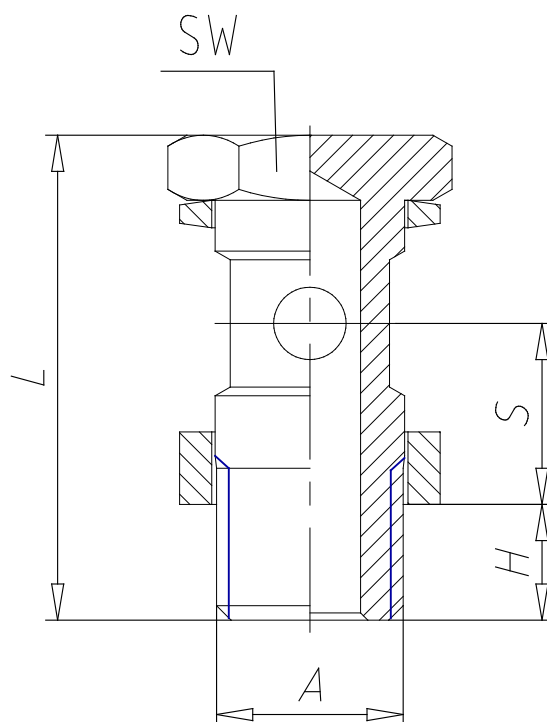

## - Fittings Mod. 1635 01

Product code: 1635 01-1/8

Datasheet creation date: 19/05/2026 08:52

Check the most updated document online [click here](#)

### ■ TECHNICAL DATA

Mod.	1635 01-1/8
------	-------------

## - Fittings Mod. 1635 01

Product code: 1635 01-1/8

### ■ DIMENSIONS

<b>A</b>	G1/8
<b>H (mm)</b>	6
<b>L (mm)</b>	31.0
<b>heavy (mm)</b>	12.5
<b>SW (mm)</b>	14
<b>Assembly</b>	