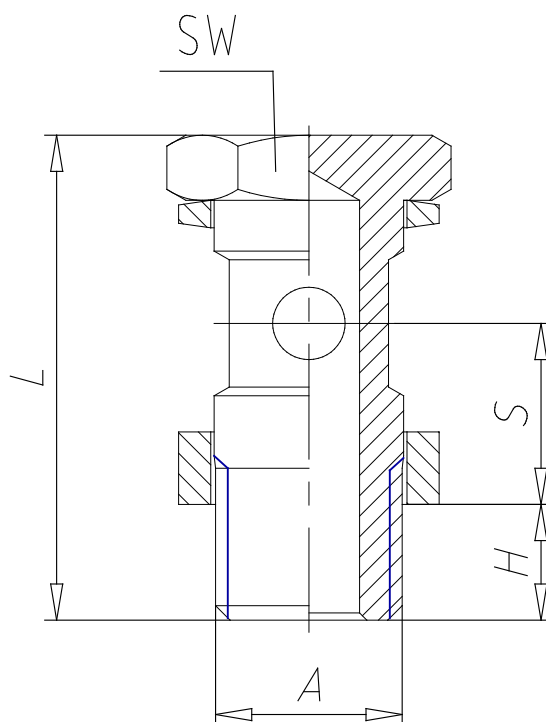

- Fittings Mod. 1635 01

Product code: 1635 01-1/2

Datasheet creation date: 19/05/2026 17:59

Check the most updated document online [click here](#)

■ TECHNICAL DATA

Mod.	1635 01-1/2
------	-------------

- Fittings Mod. 1635 01

Product code: 1635 01-1/2

DIMENSIONS

A	G1/2
H (mm)	9
L (mm)	35.0
heavy (mm)	12.5
SW (mm)	27
Assembly	