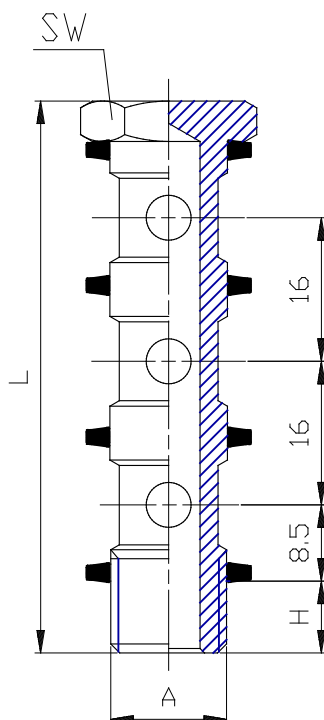

Mod. 1631 - Series 6000 fittings

Product code: 1631 03-1/8

Datasheet creation date: 19/05/2026 17:59

Check the most updated document online [click here](#)

TECHNICAL DATA

Mod.	1631 03-1/8
------	-------------

Mod. 1631 - Series 6000 fittings

Product code: 1631 03-1/8

DIMENSIONS

Mod.	1631 03-1/8
------	-------------