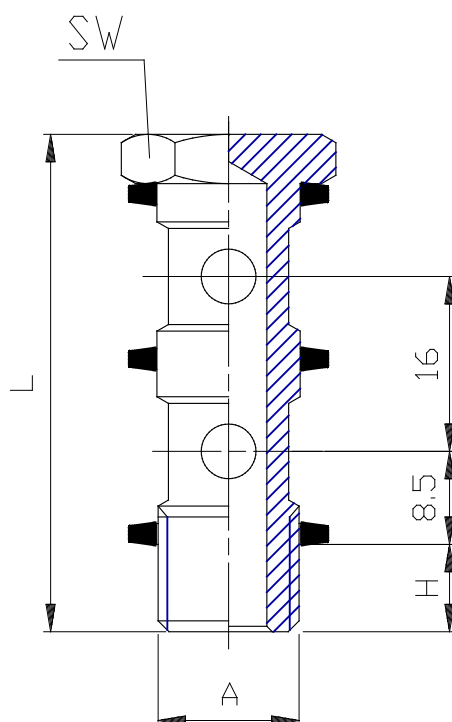

Mod. 1631 - Series 6000 fittings

Product code: 1631 02-1/4

Datasheet creation date: 19/05/2026 08:52

Check the most updated document online [click here](#)

■ TECHNICAL DATA

| | |
|------|-------------|
| Mod. | 1631 02-1/4 |
|------|-------------|

Mod. 1631 - Series 6000 fittings

Product code: 1631 02-1/4

DIMENSIONS

| | |
|------|-------------|
| Mod. | 1631 02-1/4 |
|------|-------------|