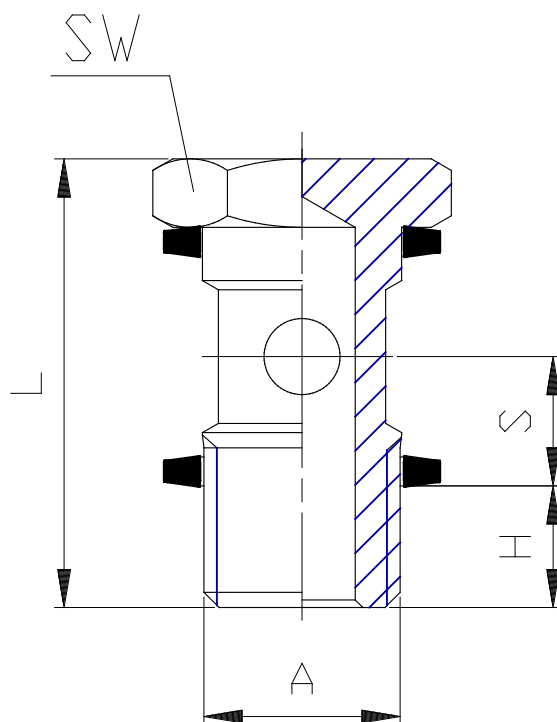

Mod. 1631 - Series 6000 fittings

Product code: 1631 01-3/8

Datasheet creation date: 19/05/2026 18:00

Check the most updated document online [click here](#)

TECHNICAL DATA

Mod.	1631 01-3/8
------	-------------

Mod. 1631 - Series 6000 fittings

Product code: 1631 01-3/8

DIMENSIONS

Mod.	1631 01-3/8
------	-------------