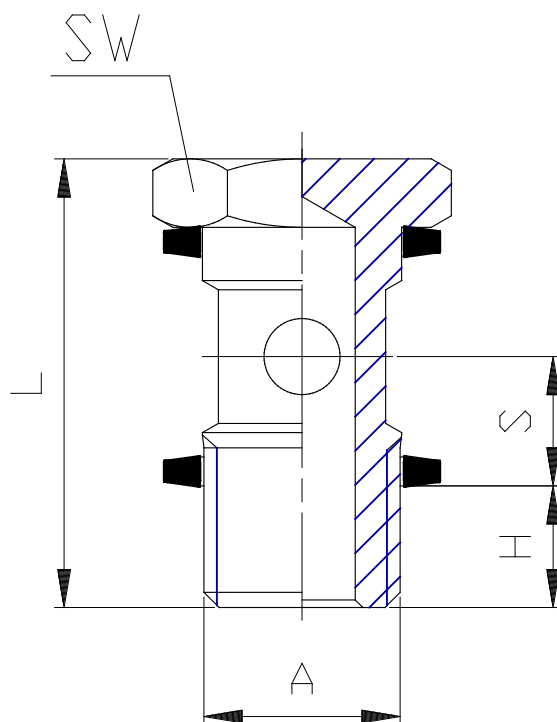

Mod. 1631 - Series 6000 fittings

Product code: 1631 01-1/8

Datasheet creation date: 19/05/2026 08:52

Check the most updated document online [click here](#)

■ TECHNICAL DATA

Mod.	1631 01-1/8
------	-------------

Mod. 1631 - Series 6000 fittings

Product code: 1631 01-1/8

DIMENSIONS

Mod.	1631 01-1/8
------	-------------