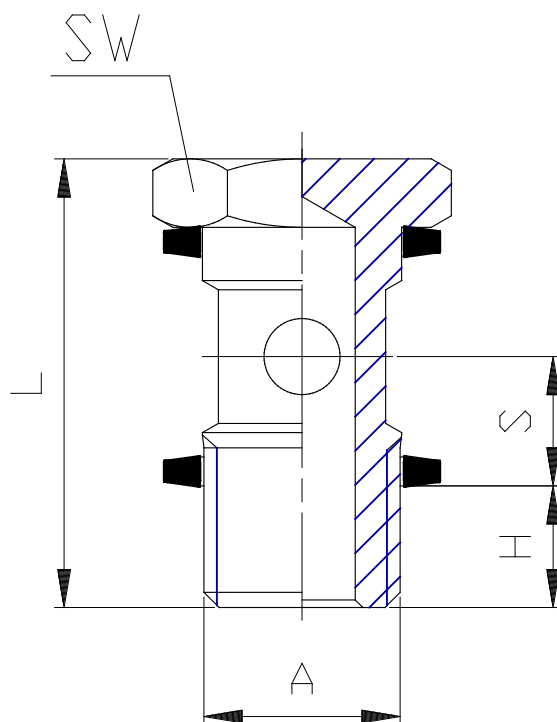

Mod. 1631 - Series 6000 fittings

Product code: 1631 01-1/4

Datasheet creation date: 19/05/2026 08:52

Check the most updated document online [click here](#)

TECHNICAL DATA

Mod.	1631 01-1/4
------	-------------

Mod. 1631 - Series 6000 fittings

Product code: 1631 01-1/4

DIMENSIONS

Mod.	1631 01-1/4
-------------	-------------